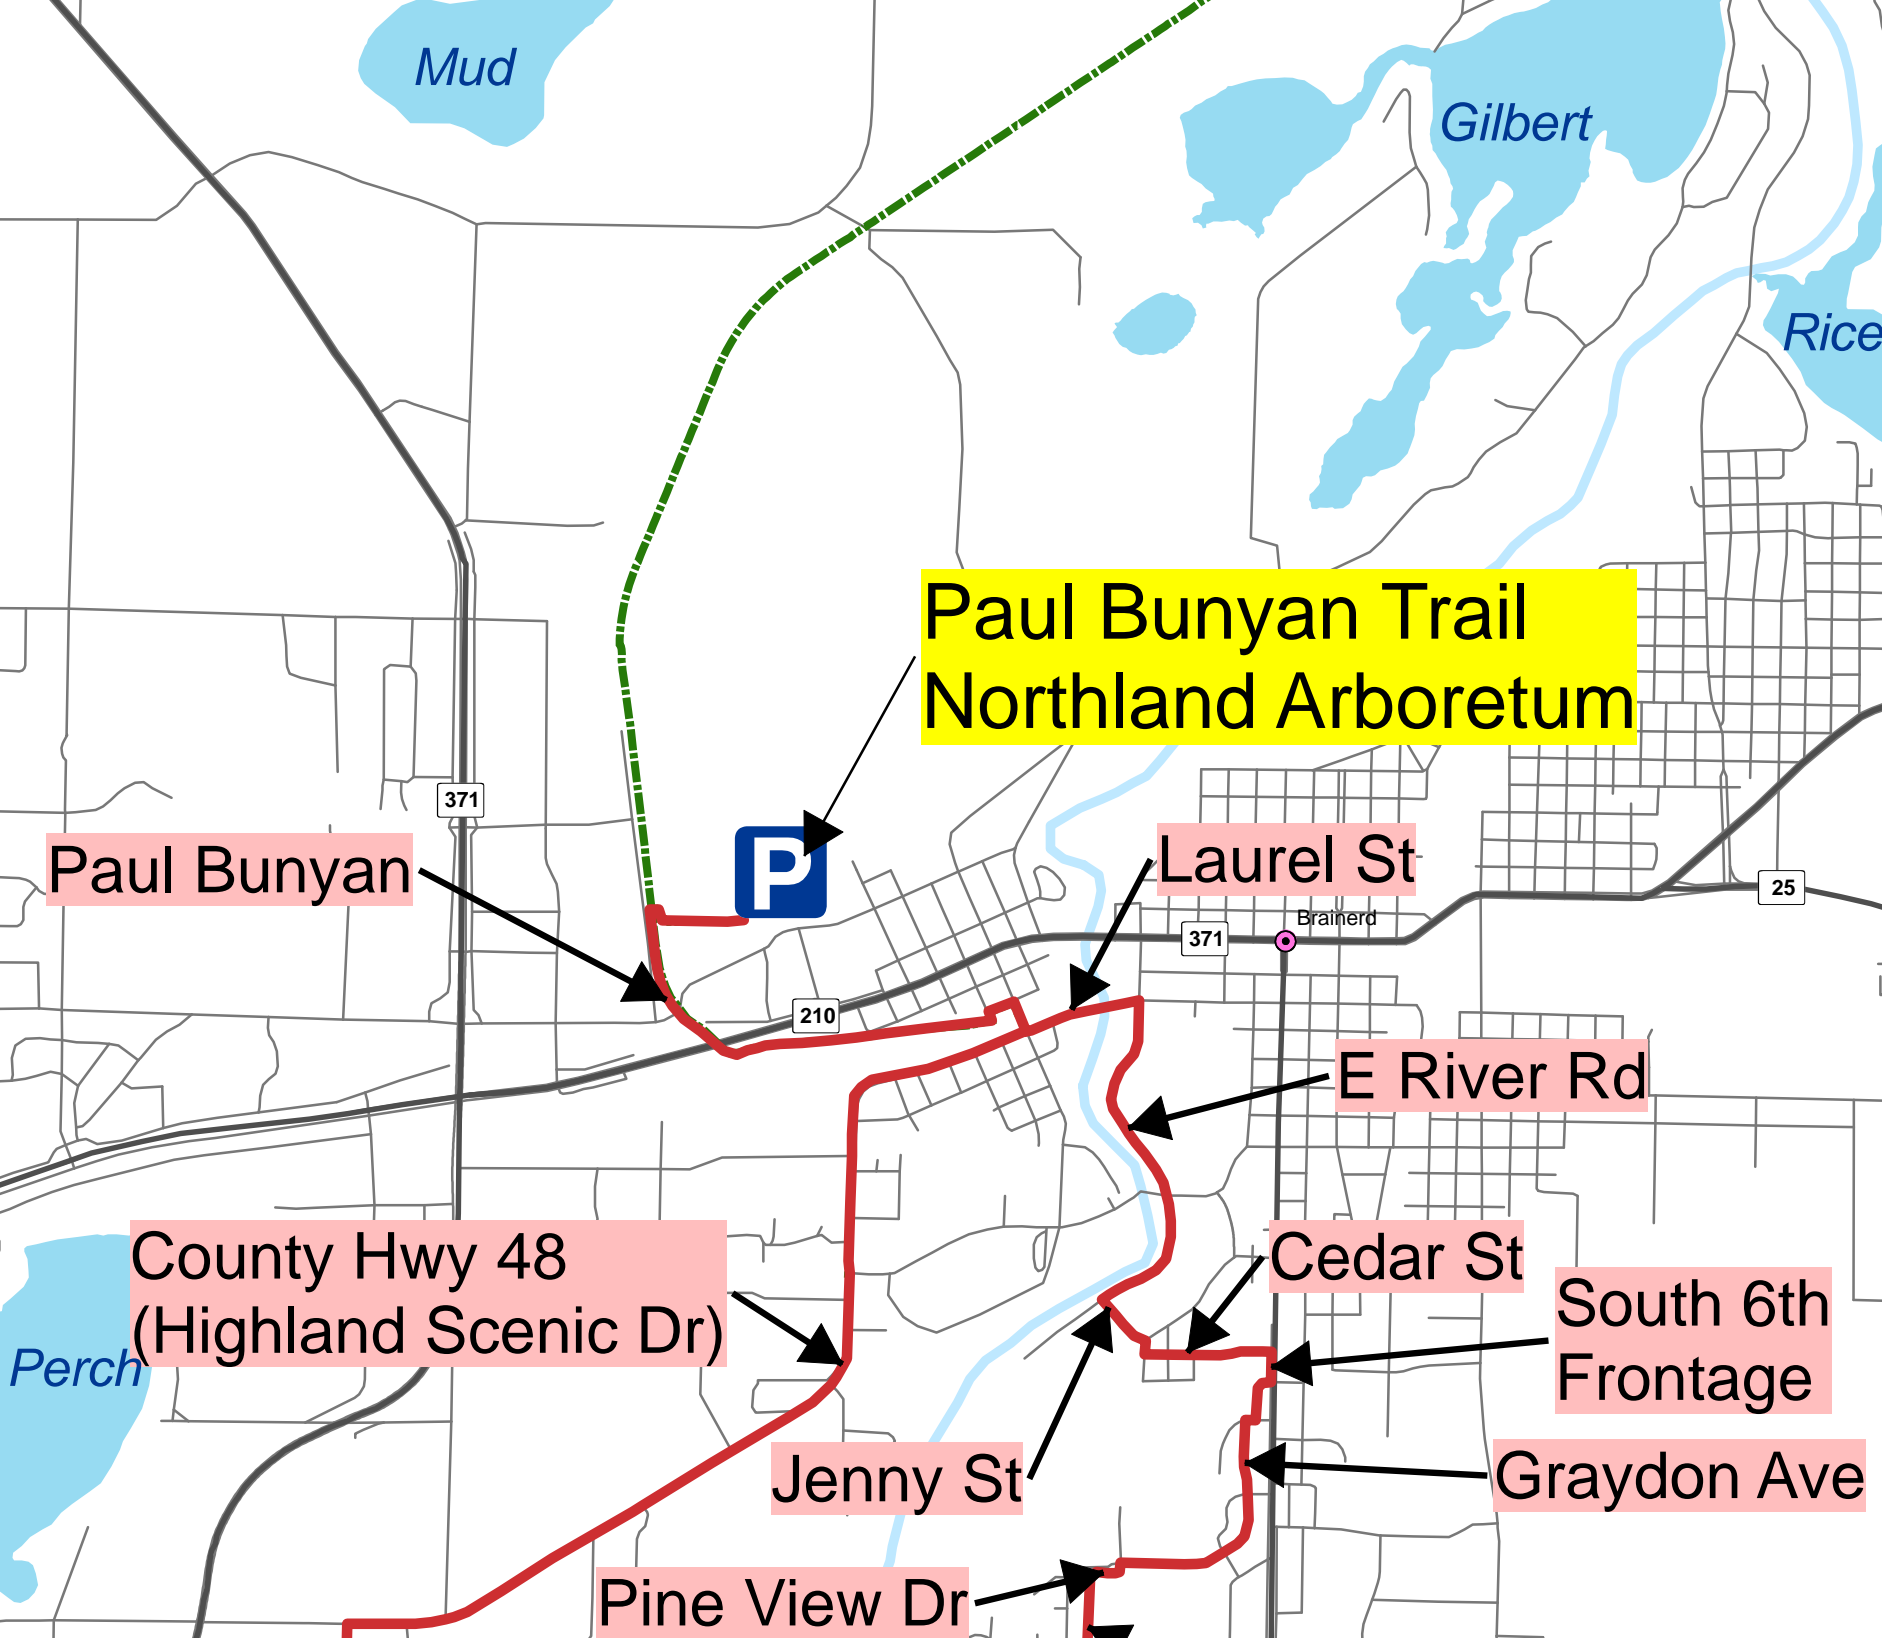

### Three Portages

- 3 Portage Loop
- - - Cooks WMA Loop
- · · Crow Wing Lake Loop
- Major Highways
- Bike Trail
- Other Roads
- Populated Places
- Lakes & Rivers

Apr 26, 2010

J. Olson

See page 2 for detail of the beginning and end of the route.

Graydon Ave

Pine View Dr

Mud

Gilbert

Rice

Perch

371

210