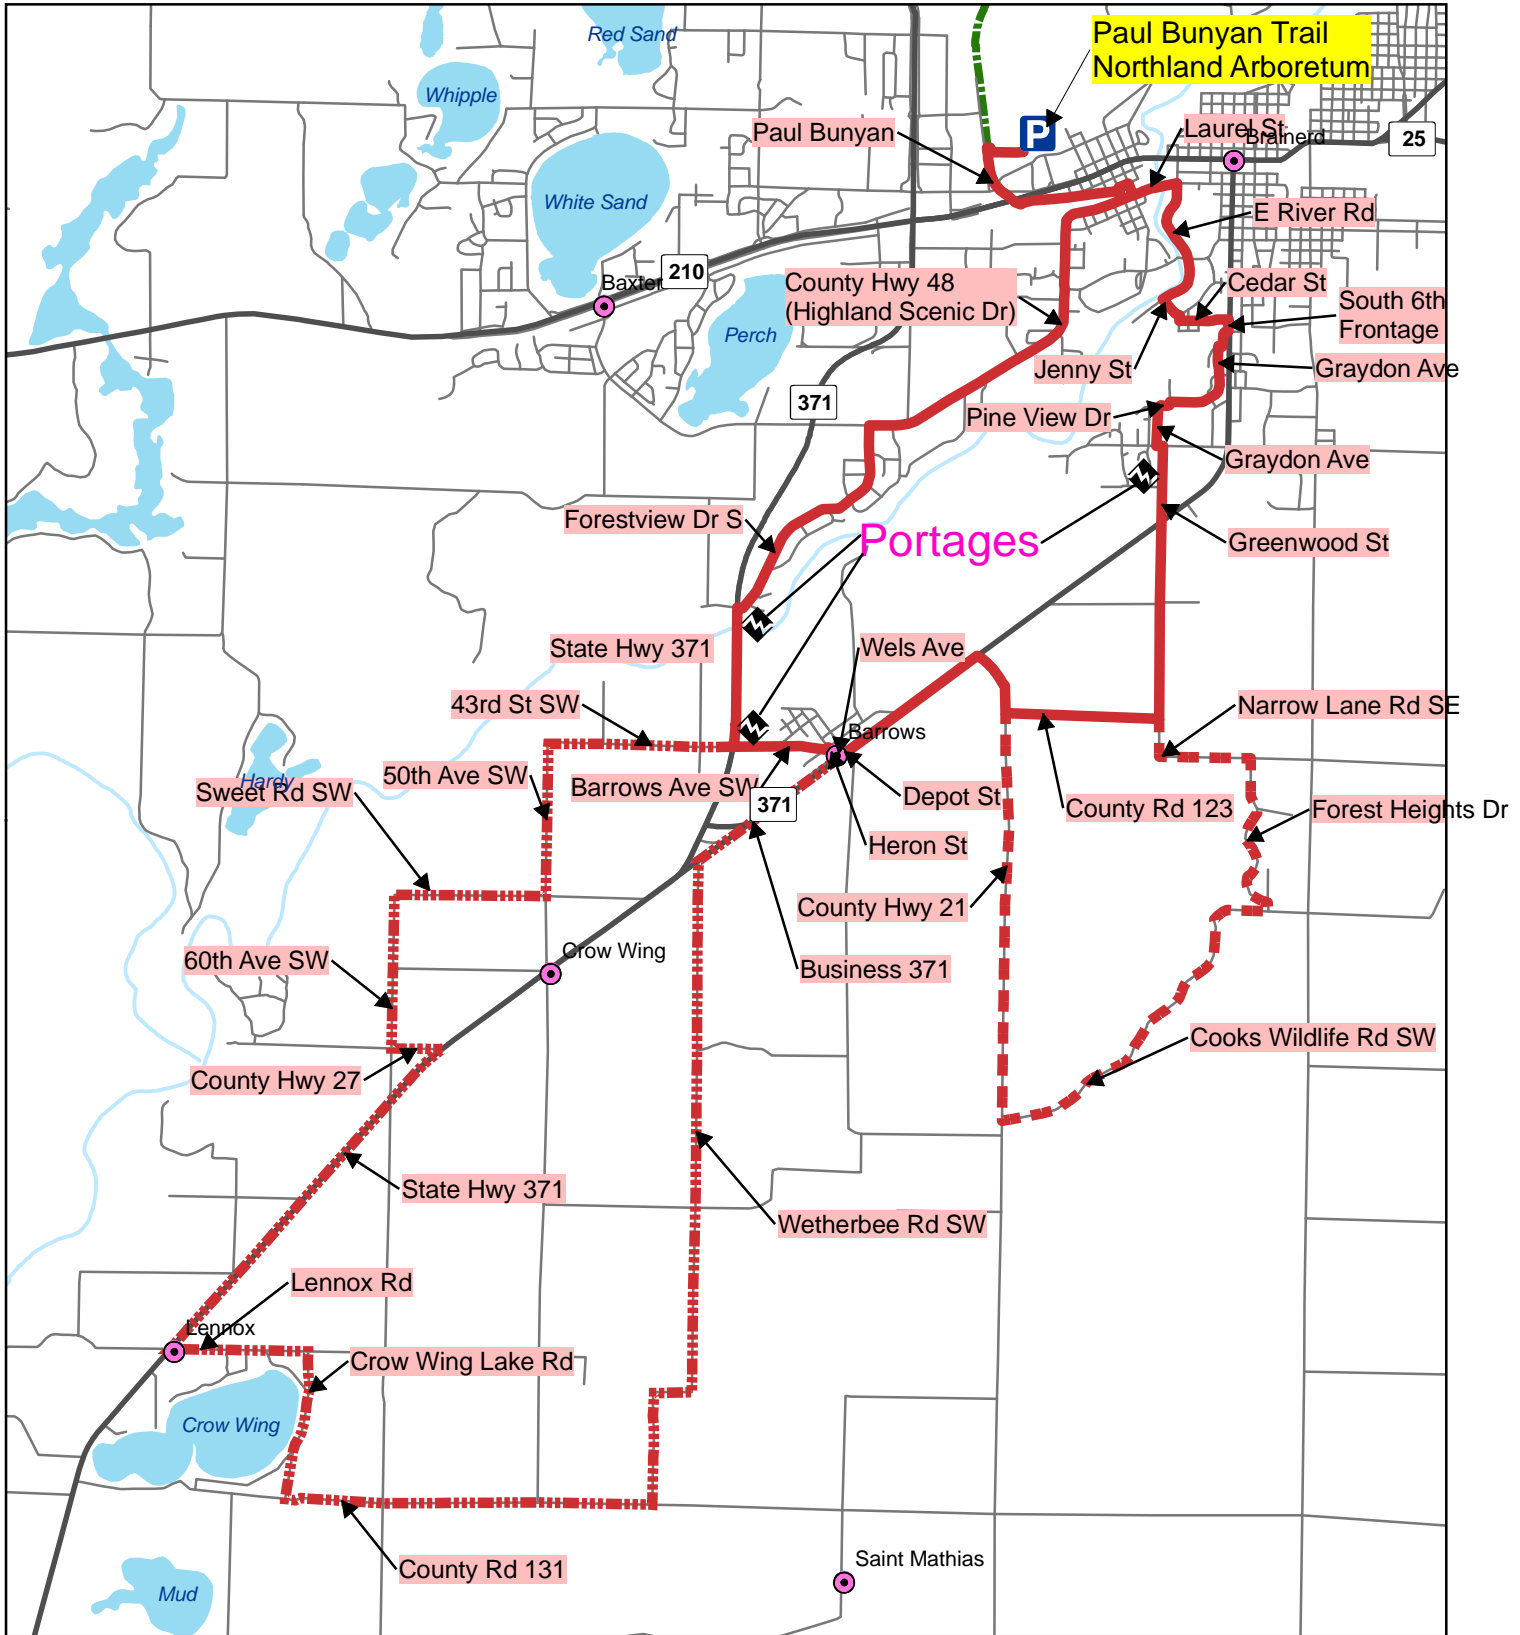

# 3 Portages (16 to 40 Miles)

## Paul Bunyan Cyclists Routes

### Three Portages

- 3 Portage Loop
- - - Cooks WMA Loop
- · · Crow Wing Lake Loop
- Major Highways
- Bike Trail
- Other Roads
- Populated Places
- Lakes & Rivers

Apr 26, 2010

J. Olson

See page 2 for detail of the beginning and end of the route.

Graydon Ave

Pine View Dr

Mud

Gilbert

Rice

Perch

371

210