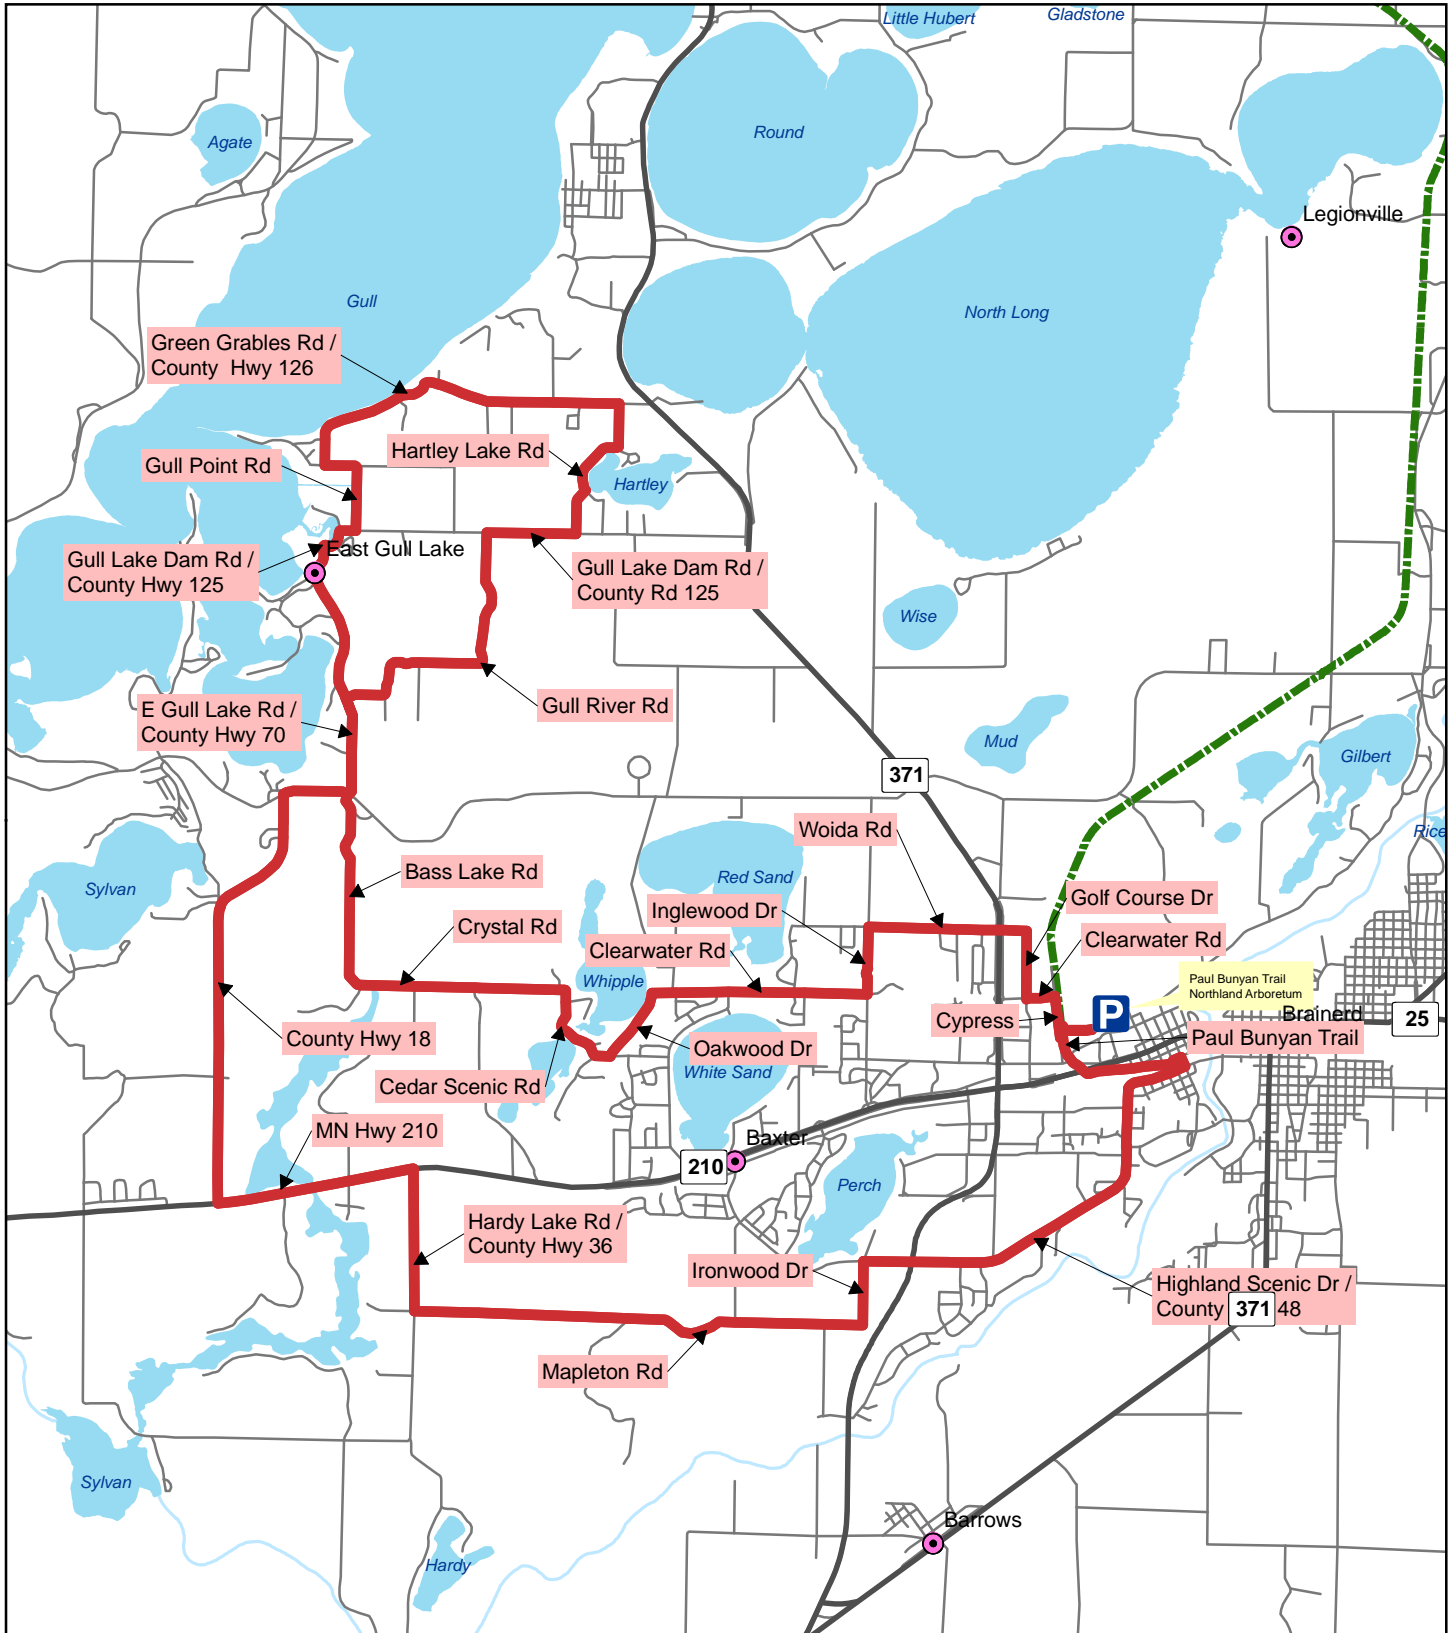

# Green Gables (35 Miles)

NW 6th St

NW 5th St

NW 4th St

NW 3rd St

NW 2nd St

Tyrone Dr

County Hwy 20

Fairview Rd

371

State Hwy 210

Evergreen Dr

NW 8th St

Charles St

SW 4th St

Laurel St

SW 8th St

SW 6th St

Cora St