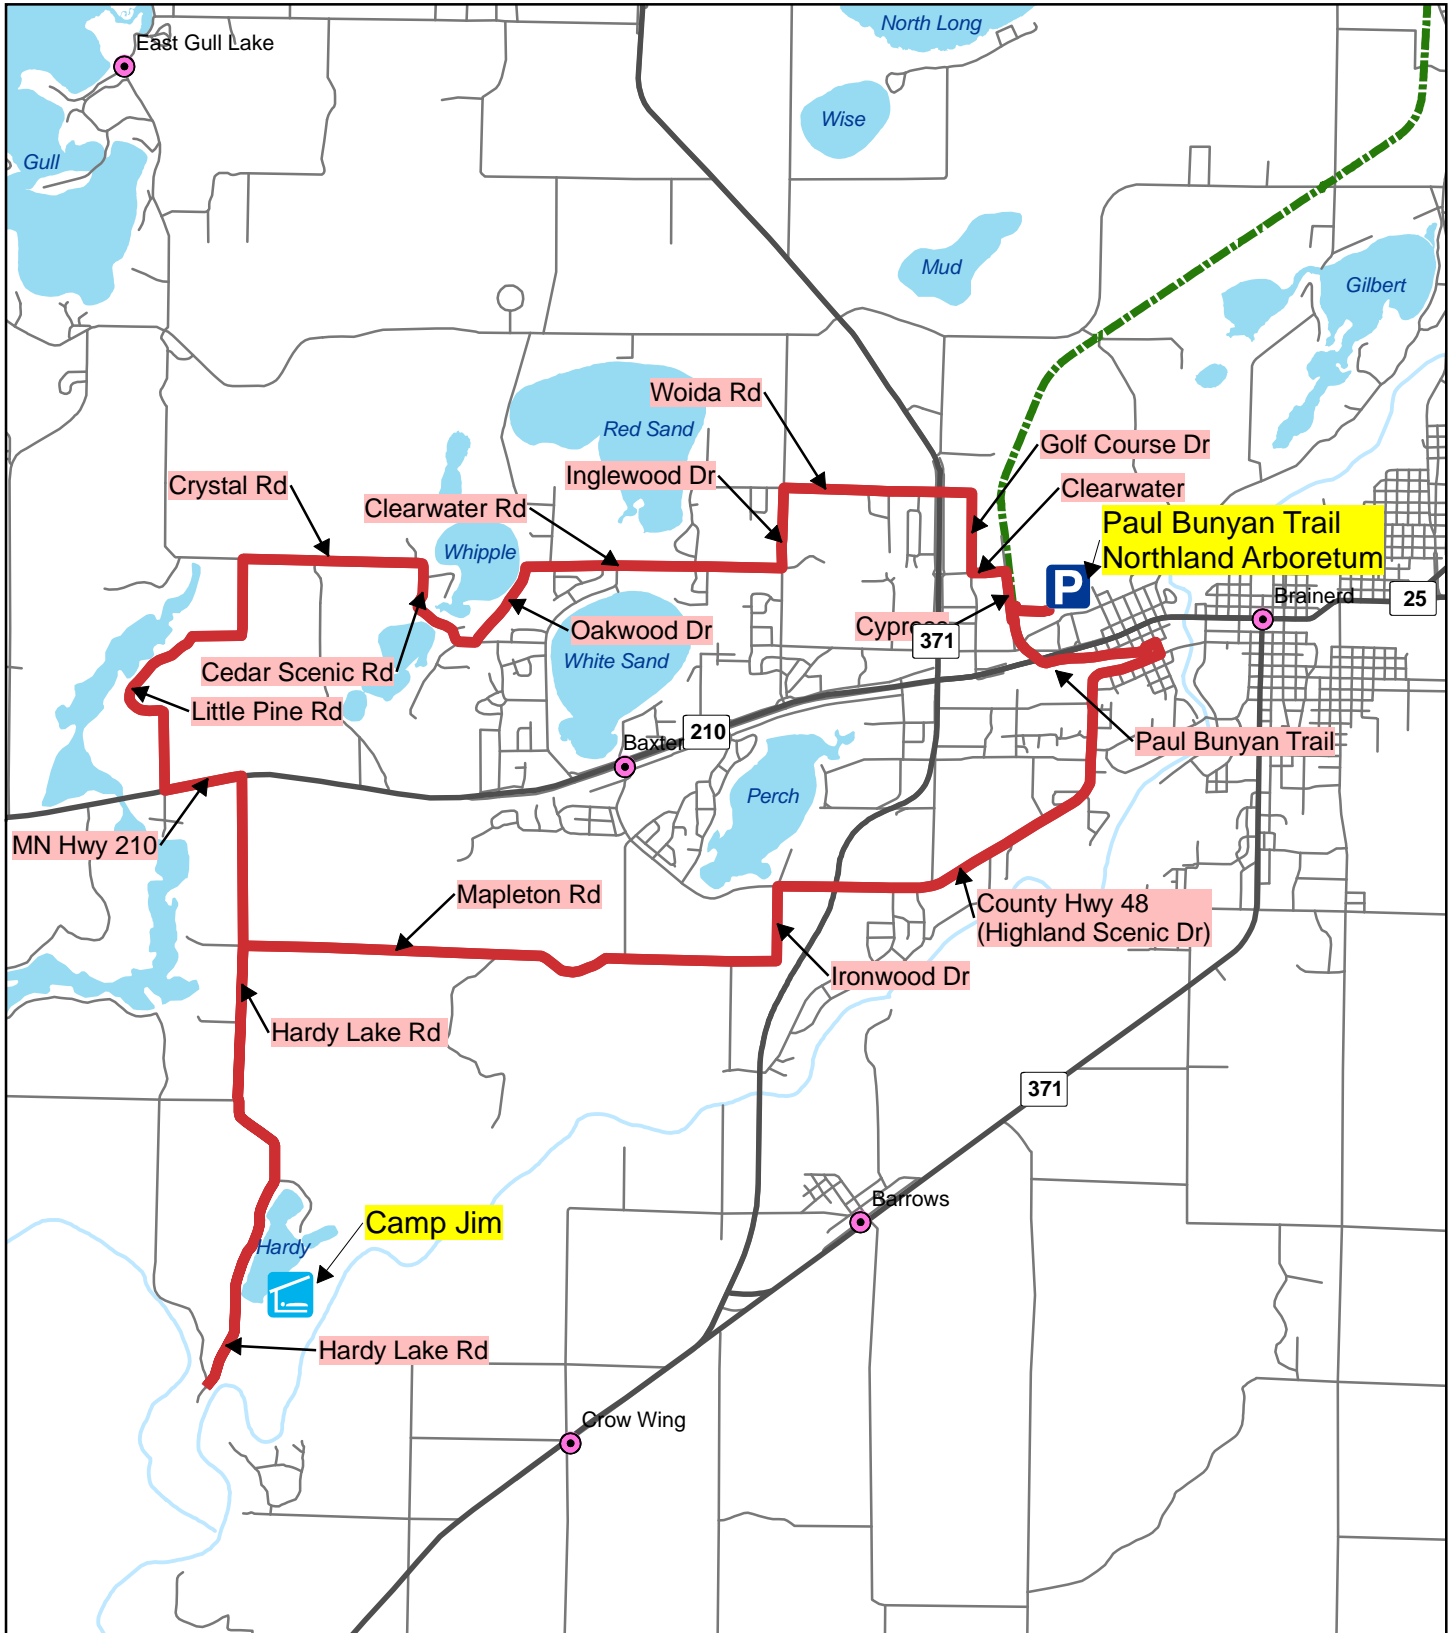

# Camp Jim (26 Miles)

Evergreen Dr

NW 9th St

NW 8th St

Jackson St

NW 6th St

NW 5th St

James St

NW 4th St

NW 3rd St

NW 2nd St

Tyrol Dr

Charles St

SW 4th St

Laurel St

SW 8th St

SW 6th St

Cora St

County Hwy 20