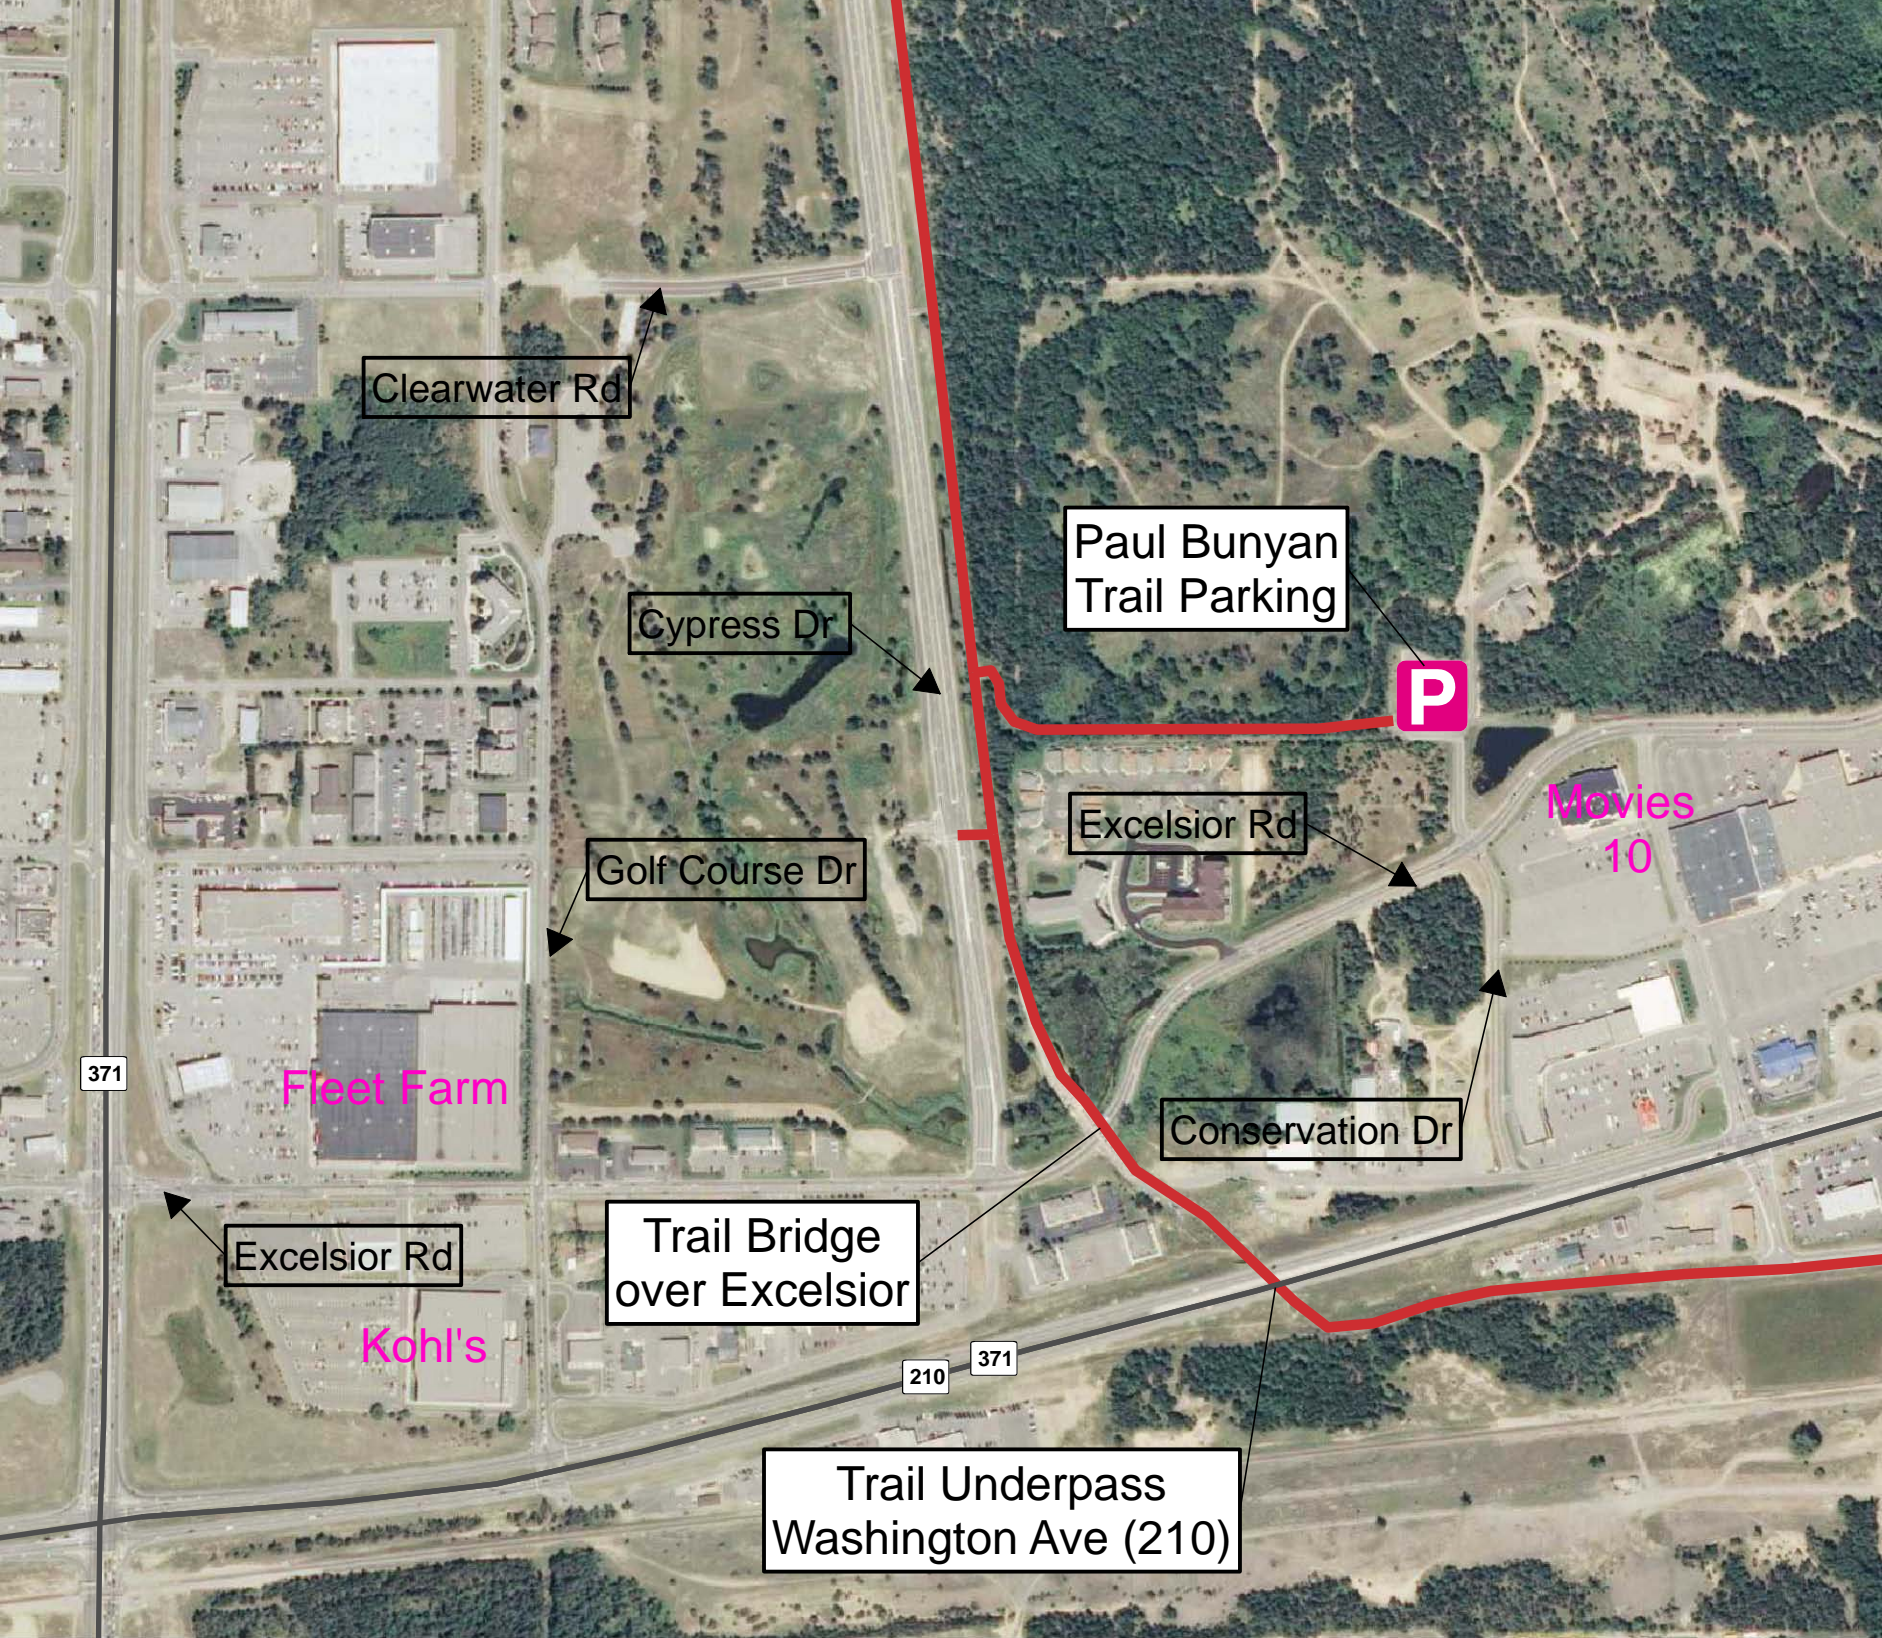

Clearwater Rd

Cypress Dr

Golf Course Dr

Paul Bunyan Trail Parking

Excelsior Rd

Movies 10

Conservation Dr

371

Fleet Farm

Excelsior Rd

Trail Bridge over Excelsior

Kohl's

210

371

Trail Underpass Washington Ave (210)