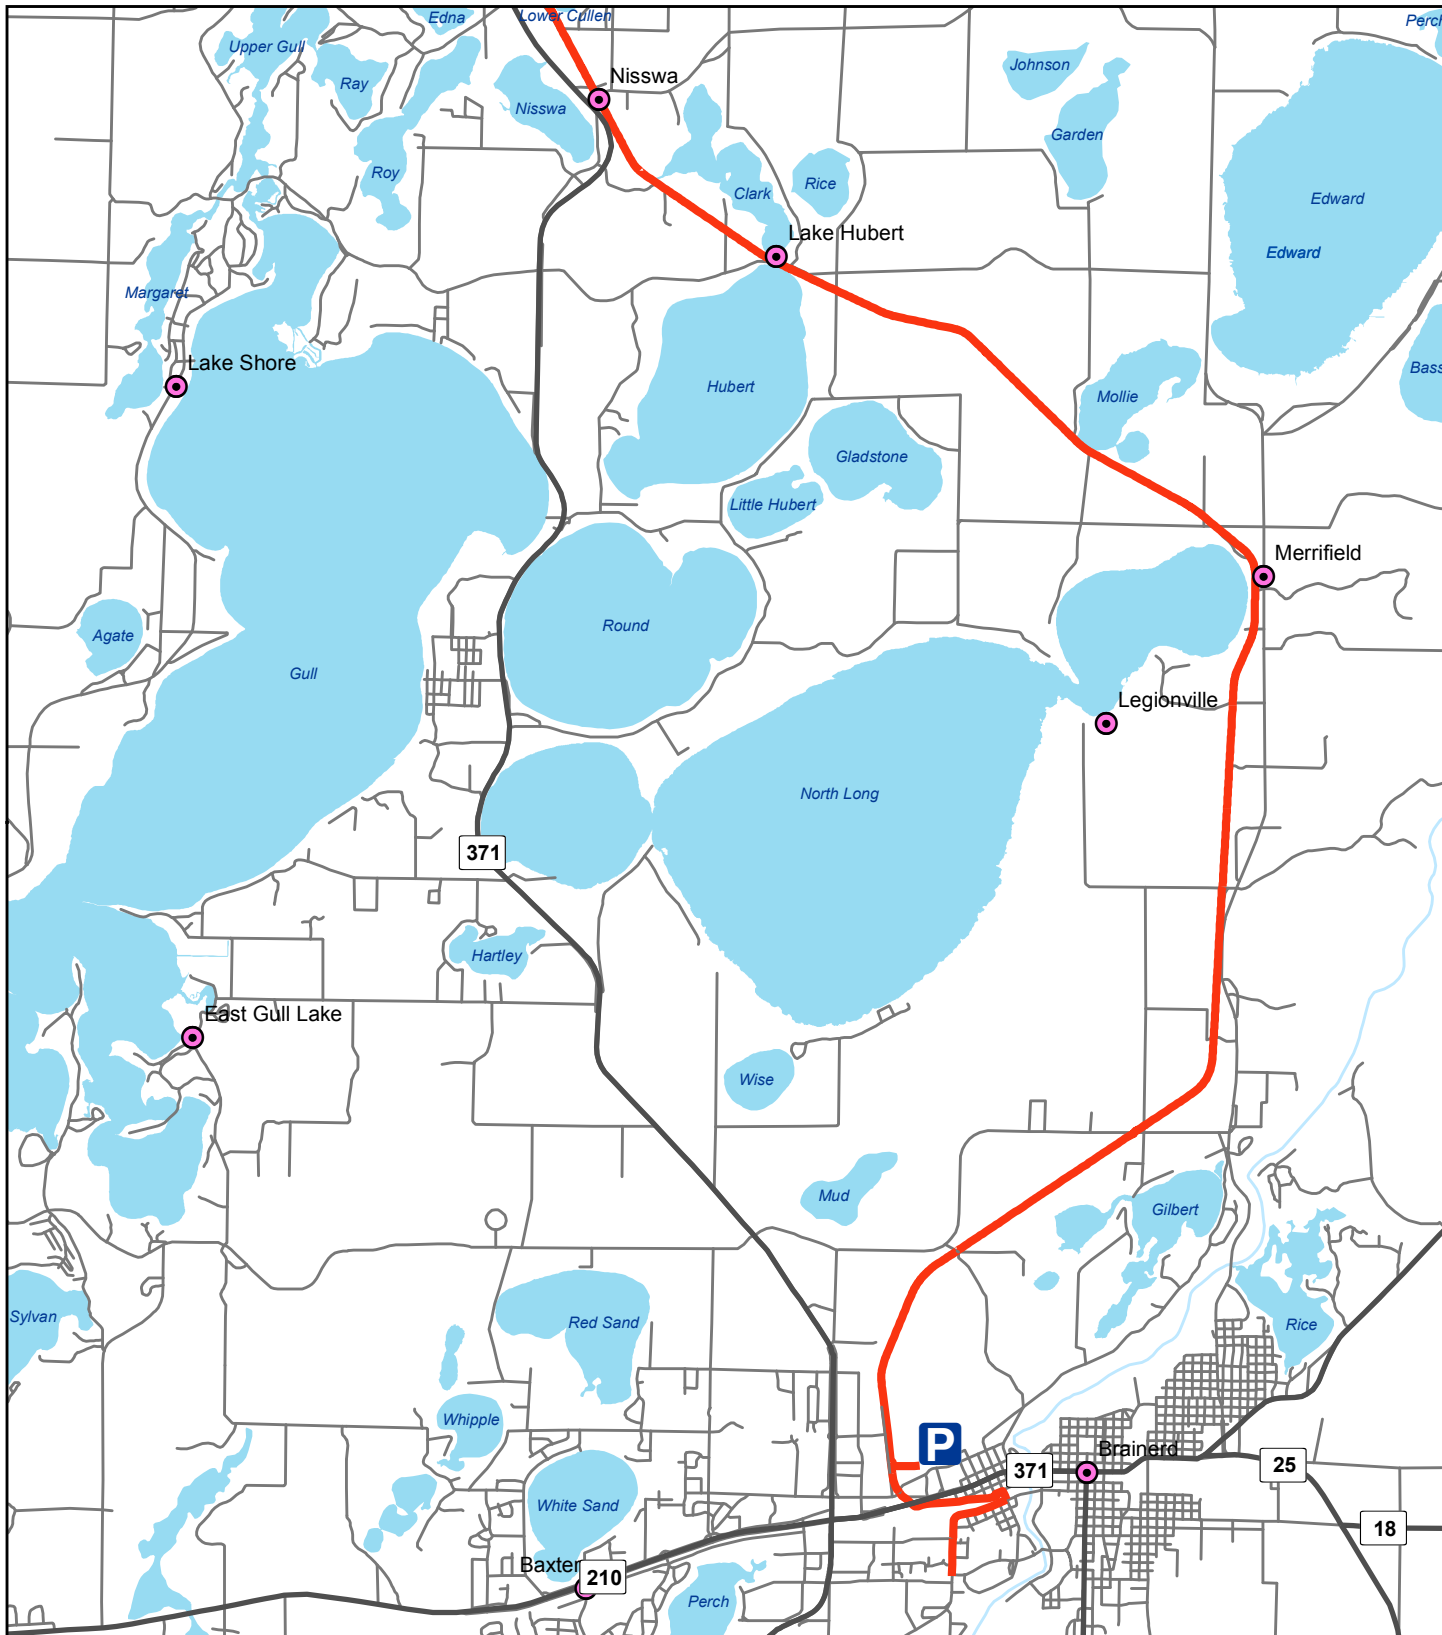

# Paul Bunyan Trail (Brainerd to Nisswa Portion)

Excelsior Rd

Movies 10

Conservation Dr

371

Fleet Farm

Excelsior Rd

Trail Bridge over Excelsior

Kohl's

210

371

Trail Underpass Washington Ave (210)