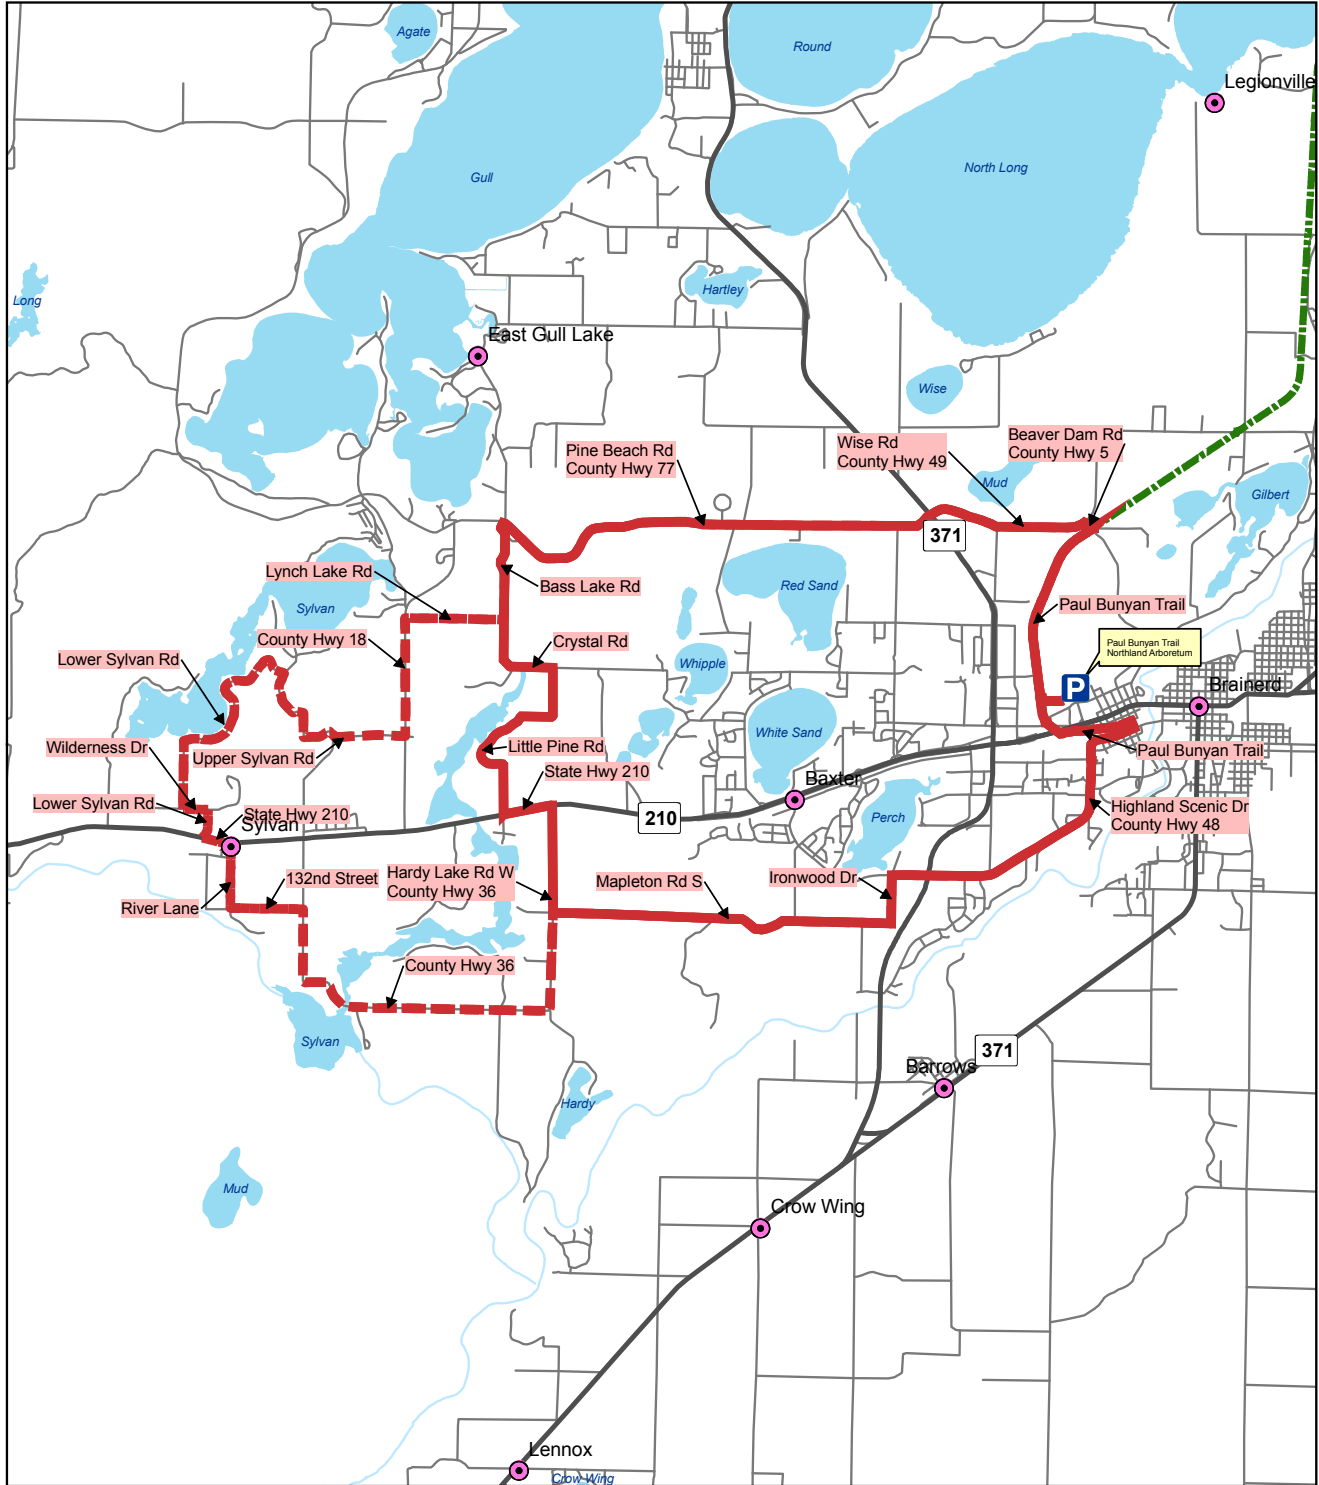

West Baxter (23 Mi.) & Sylvan (32 Mi.)

Paul Bunyan Cyclists Routes

- West Baxter
- - - Sylvan
- Major Highways
- - - Bike Trail
- Other Roads
- Populated Places
- Lakes & Rivers

See page 2 for detail of Paul Bunyan Trail at start and end of ride.